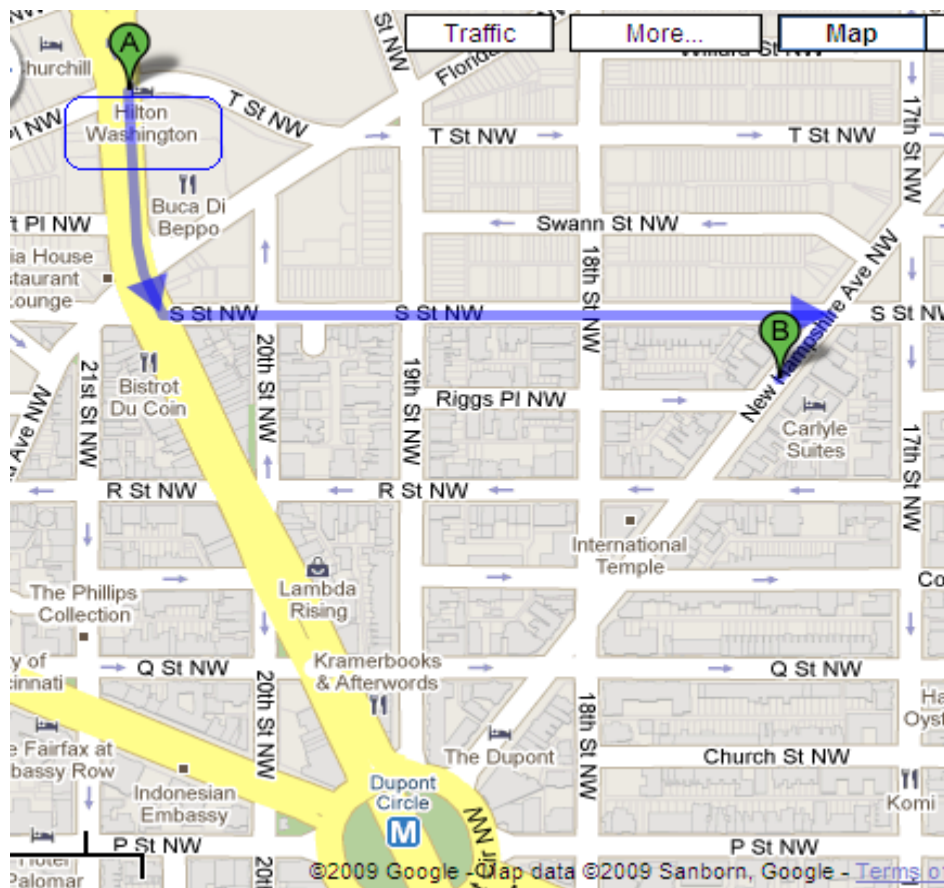

2010 NACOTA/BJUT Annual Reception

Carlyle Suites Hotel

1731 New Hampshire Ave., NW, Washington, DC 20009

Phone: 202-234-3200

Directions (from Washington Hilton) –

Head south on Connecticut Ave. NW, turn left on S St. NW, then turn right onto New Hampshire Ave. NW to arrive at the destination.